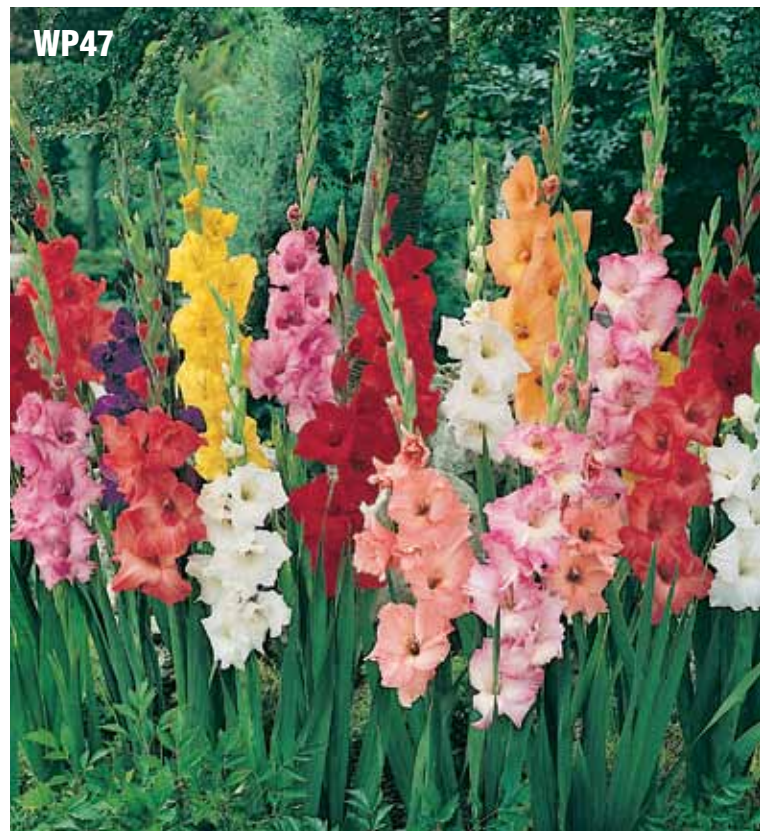

MIRABILIS JALAPA "Four O'clock Flower"

(Mirabilis Jalapa "Flor De Las Cuatro En Punto" - 5 Bulbos)

Known as "Four O'clock" because their flowers open each day in late afternoon. They grow 24-36" tall and are very bushy. Clusters of tubular flowers in mixed colors flare open at the ends. Easy to grow and tolerant of street dust and fumes, they bloom continually through summer into fall. Perfect for casual borders.

#WP45 5 PREMIUM TUBERS $8.50

Fragrant

MIXED IXIA

(Mezcla De Ixia - 25 Bulbos)

Unbeatable for bright color! These hybrids bloom from March through June, opening sprays of elegant flowers on straw-like stems in gleaming shades of white, yellow, orange, pink, and red. Plants grow best in full sun and reach a height of 12-24". Plant them in beds, borders, or in pots. Enjoy them in the garden and as cut flowers.

#WP46 25 PREMIUM BULBS $9.50

paint your garden!

MIXED GLADS

(Gladiolas Mezcladas - 25 Bulbos)

The queen of summer blooms! A complete spectrum of vibrant color and delightfully ruffled flower form on sturdy stalks 3'-4' tall. Vigorous in the garden, exceptional as cut flowers – long lasting and distinctive in arrangements.

#WP47 25 PREMIUM BULBS $9.50